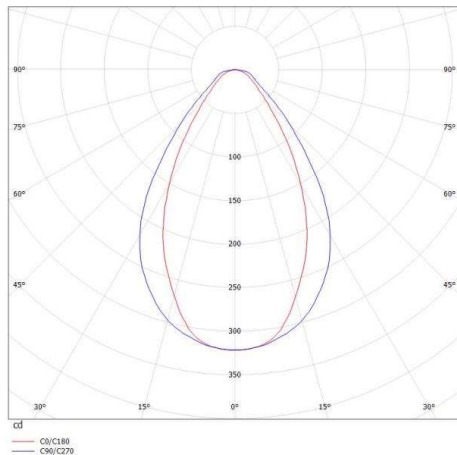

CUT UP PD

738-10009660

CUT UP PD SUSPENSION made of aluminium, black, similar to RAL 9005, light output direct, cable black, adapter/ceiling base black, pendant length 2000mm, IP20

DRAWING

TECHNICAL DETAILS

System perform. [W]	9
Bulb type	LED
Luminous flux [lm]	410
Colour temp. [K]	3000K
CRI	>90
Light output	direct
Voltage [V]	220-240V 50/60Hz
Material	aluminium
Length [mm]	100
Width [mm]	40
Height [mm]	85
Pendant length [mm]	2000
IP protection class	IP20
Voltage class	protection cl. I

LIGHT DISTRIBUTION CURVE

Color lamp	black
RAL	9005
Color adapter/ceiling base	black
Electric wire	black
EAN-Number	9010506143126
Lifetime [h]	25 000

The values are rated values. Power and luminous flux are initially subject to a tolerance of +/- 10%. Colour temperature tolerance: +/- 150 K. The values apply to an ambient temperature of 25°C unless otherwise specified.