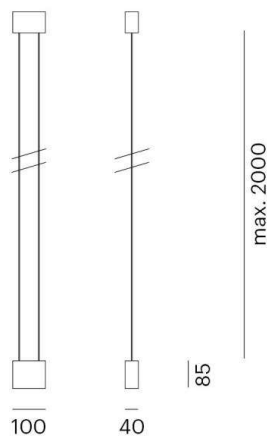

CUT UP PD

738-10009660

CUT UP PD SUSPENSION made of aluminium, black, similar to RAL 9005, light output direct, cable black, adapter/ceiling base black, pendant length 2000mm, IP20

DRAWING

TECHNICAL DETAILS

System perform. [W]	9
Bulb type	LED
Luminous flux [lm]	410
Colour temp. [K]	3000K
CRI	>90
Light output	direct
Voltage [V]	220-240V 50/60Hz
Material	aluminium
Length [mm]	100
Width [mm]	40
Height [mm]	85
Pendant length [mm]	2000
IP protection class	IP20
Voltage class	protection cl. I

LIGHT DISTRIBUTION CURVE

Color lamp	black
RAL	9005
Color adapter/ceiling base	black
Electric wire	black
EAN-Number	9010506143126
Lifetime [h]	25 000

The values are rated values. Power and luminous flux are initially subject to a tolerance of +/- 10%. Colour temperature tolerance: +/- 150 K. The values apply to an ambient temperature of 25°C unless otherwise specified.