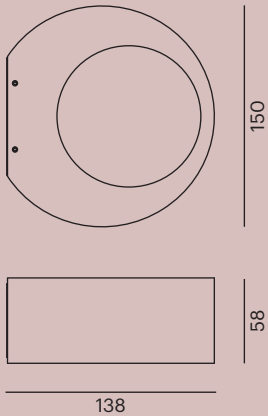

Eyo

Open your eyes,
here comes our
simple piece
of jewellery for
outside.

Eyo W

LED · 220-240V AC · 6W · 3000K · CRI>90 · 200lm
incl. control unit

472-90039600 **BM**
472-90039900 **AG**