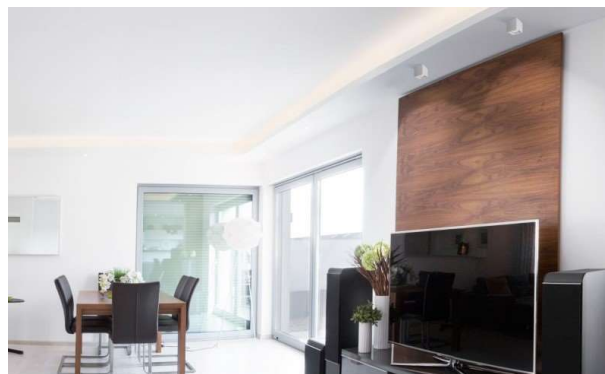

**AEON SQUARE LED**

**305-602430w**

AEON SMALL SQUARE SURFACE MOUNTED CEILING LUMINAIRE made of aluminium, white matt, similar to RAL 9003, beam 45°, light output direct, IP20

**DRAWING**

**LIGHT DISTRIBUTION CURVE**

**TECHNICAL DETAILS**

System perform. [W]	6
Bulb type	LED
Luminous flux [lm]	495
Colour temp. [K]	3000K
CRI	>80
Light output	direct
Beam angle [°]	45°
Voltage [V]	220-240V 50/60Hz
Material	aluminium
Length [mm]	80
Width [mm]	80
Height [mm]	95
IP protection class	IP20
Voltage class	protection cl. I
Net weight [kg]	0,39
Color	white matt
RAL	9003
EAN-Number	9008905809620
Lifetime [h]	25 000
Energy efficiency cl.	A++-A