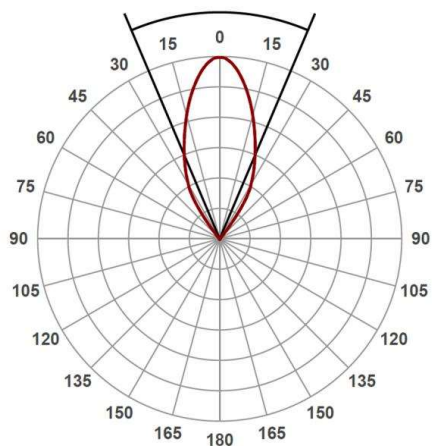

**AEON SQUARE LED**

**305-602430w**

AEON SMALL SQUARE SURFACE MOUNTED CEILING LUMINAIRE made of aluminium, white matt, similar to RAL 9003, beam 45°, light output direct, IP20

**DRAWING**

**LIGHT DISTRIBUTION CURVE**

**TECHNICAL DETAILS**

System perform. [W]	6
Bulb type	LED
Luminous flux [lm]	495
Colour temp. [K]	3000K
CRI	>80
Light output	direct
Beam angle [°]	45°
Voltage [V]	220-240V 50/60Hz
Material	aluminium
Length [mm]	80
Width [mm]	80
Height [mm]	95
IP protection class	IP20
Voltage class	protection cl. I
Net weight [kg]	0,39
Color	white matt
RAL	9003
EAN-Number	9008905809620
Lifetime [h]	25 000
Energy efficiency cl.	A++-A

The values are rated values. Power and luminous flux are initially subject to a tolerance of +/- 10%. Colour temperature tolerance: +/- 150 K. The values apply to an ambient temperature of 25°C unless otherwise specified.