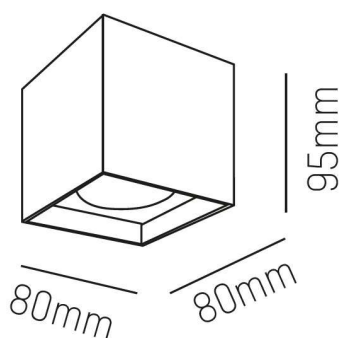

**AEON SQUARE LED**

**305-602430w**

AEON SMALL SQUARE SURFACE MOUNTED CEILING LUMINAIRE made of aluminium, white matt, similar to RAL 9003, beam 45°, light output direct, IP20

**DRAWING**

**LIGHT DISTRIBUTION CURVE**

**TECHNICAL DETAILS**

System perform. [W]	6
Bulb type	LED
Luminous flux [lm]	495
Colour temp. [K]	3000K
CRI	>80
Light output	direct
Beam angle [°]	45°
Voltage [V]	220-240V 50/60Hz
Material	aluminium
Length [mm]	80
Width [mm]	80
Height [mm]	95
IP protection class	IP20
Voltage class	protection cl. I
Net weight [kg]	0,39
Color	white matt
RAL	9003
EAN-Number	9008905809620
Lifetime [h]	25 000
Energy efficiency cl.	A++-A