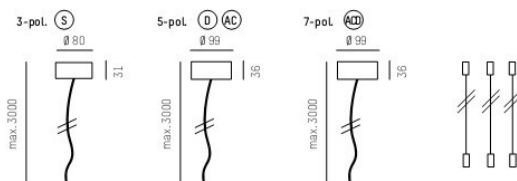

3 EINSPEISUNGSSET / POWER FEED SET

Bestehend aus: Baldachin, Kabel 3000mm, 3 x Seil 3000mm, 3 x Deckenbefestigung
Contents: ceiling base, cable 3000mm, 3 x wire 3000mm, 3 x ceiling fixation

663-206000000XXY