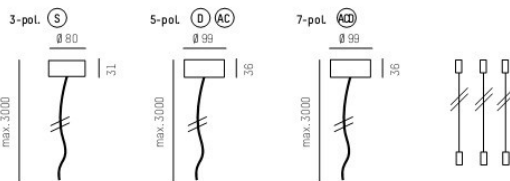

ARTIKELNUMMER ERGÄNZEN / COMPLETE CODE

XX = FARBE/COLOUR CANOPY

Y = DIMMBAR/DIMMABLE

- **W** white = 05
- **S** black = 06
- **SM** silver matt = 04

- **S** switchable = 0
- **D** DALI dimm = d
- **ACD** EMERGENCY 3h DALI Dimm = f