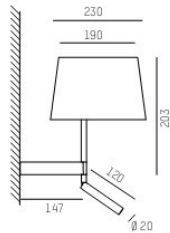

BIVIO W WITH LED SPOT

Struktur (230mm Schirm und Zubehör separat ordern)
Structure (order 230mm shade and accessoires separately)

1 x D45 ECO · E14 · 230V · max. 20W +
1 x SYS 4W · 230V · 130lm or
1 x LED RETROFIT · E14 + 1 x SYS 4W · 230V · 130lm

645-001000519660 **S** **W3** **12°**
645-001000519680 **DB** **W3** **12°**