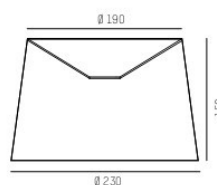

SCHIRM SYMMETRISCH / SHADE SYMMETRIC

separat ordern / order separately

645-006030000120
645-006030000230

ARTIKELNUMMER ERGÄNZEN / COMPLETE CODE

XX = FARBE/COLOUR ADAPTER

1
W white = 55
S black = 66
SM silver matt = 44
CH chrome = 11