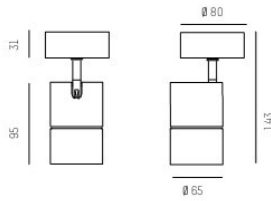

DASH AC SD

220-240V AC · CRI>90 · Binning SDCM 3 · PASSIVE COOLING

SYS 11W

	lm W2	lm W3	lm W4
599-0050101WWXX0	650	690	720
599-0050102WWXX0	650	690	720
599-0050104WWXX0	650	690	720