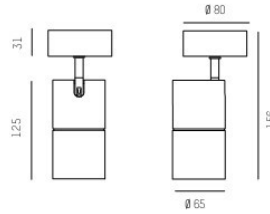

DASH L AC SD

220-240V AC · CRI>90 · Binning SDCM 3 · PASSIVE COOLING

SYS 11W

	lm W2	lm W3	lm W4
599-0060101WWXX0	650	690	720
599-0060102WWXX0	650	690	720