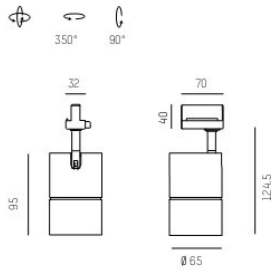

ARTIKELNUMMER ERGÄNZEN / COMPLETE CODE

WW = LICHTFARBE/LIGHT COLOUR

W2 LED 2700K = 23
W3 LED 3000K = 29
W4 LED 4000K = 24

X = FARBE/COLOUR

SM silver matt = 04
W white = 05
S black = 06