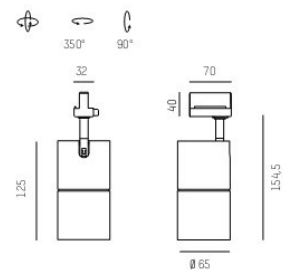

ARTIKELNUMMER ERGÄNZEN / COMPLETE CODE

WW = LICHTFARBE/LIGHT COLOUR

W2 LED 2700K = 23
W3 LED 3000K = 29
W4 LED 4000K = 24

X = FARBE/COLOUR

SM silver matt = 04
W white = 05
S black = 06