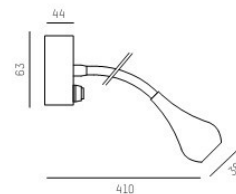

W3 = LED 3000K

LED 2700K auf Anfrage / on request

IP20  

DROP LONG W

230V · CRI>90
inkl. LED Konverter / incl. LED converter

SYS 2W

56-8034ng2  **W3** 126lm
56-8035ng2  **W3** 126lm

DROP LONG WR