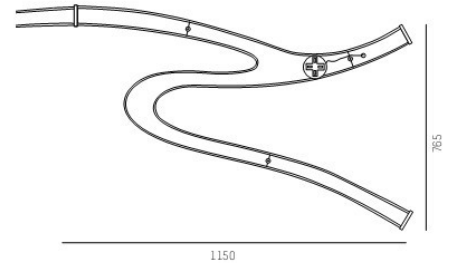

Organisch geformte modulare LED Hängeleuchte
Opal-Diffusor aus rotationsgegossenem Polyethylen
Hochwertige dunkelchrome Endkappen
Schaltbar, optional dimmbar 1-10V oder mit DALI
Inkl. 3000mm werkzeuglos höhenverstellbarer Abhängung

Organic shaped LED modular suspended luminaire
Opal diffuser made of rotomoulded polyethylene
High quality end caps in dark chrome
Switchable, optional 1-10V or Dali dimmable
Included 3m suspension cable, adjustable without tools

Sospensione LED modulare, forma organica
Diffusore opale in polietilene
Tappo finale di alta qualità in cromo scuro
Dimmerazione 1-10V o DALI opzionale
Compreso di cavo 3m, regolabile senza utensili

Suspension LED modulaire, forme organique
Diffuseur opal en polyéthylène
Embout en haute qualité
Dimmable 1-10V ou DALI optionnel
3000mm câble de suspension inclus, réglable sans outils

Dimmbare Versionen / dimmable versions

660-XXXXxad = analog dimm. 1 - 10 V

660-XXXXxdd = DALI dimm.

W3 = LED 3000K
W4 = LED 4000K

IP20

A++ - A

LASH SYSTEM PD

220-240V AC · CRI >80 · Binning SDCM 3

SYS 50W

660-20195 5100lm
660-20145 5650lm

COMPONENTS

ENDECKEL / END PIECE

660-21

SYSTEMVERBINDER / SYSTEM JUNCTION

660-22d dimmbar / dimmable

BALDACHIN SYSTEM / CANOPY SYSTEM

max. 10 Leuchten pro Einspeisepunkt
max. 10 luminaires per power feed

581-075 3 x 1,5mm²
581-085 5 x 1,5mm²