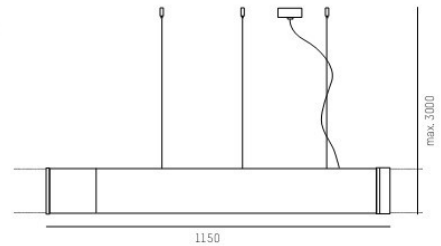

Organisch geformte modulare LED Hängeleuchte
Opal-Diffusor aus rotationsgegossenem Polyethylen
Hochwertige dunkelchrome Endkappen
Schaltbar, optional dimmbar 1-10V oder mit DALI
Inkl. 3000mm werkzeuglos höhenverstellbarer Abhängung

Organic shaped LED modular suspended luminaire
Opal diffuser made of rotomoulded polyethylene
High quality end caps in dark chrome
Switchable, optional 1-10V or Dali dimmable
Included 3m suspension cable, adjustable without tools

Sospensione LED modulare, forma organica
Diffusore opale in polietilene
Tappo finale di alta qualità in cromo scuro
Dimmerazione 1-10V o DALI opzionale
Compreso di cavo 3m, regolabile senza utensili

Suspension LED modulaire, forme organique
Diffuseur opal en polyéthylène
Embout en haute qualité
Dimmable 1-10V ou DALI optionnel
3000mm câble de suspension inclus, réglable sans outils

Dimmbare Versionen / dimmable versions

660-XXXXxad = analog dimm. 1 - 10 V

660-XXXXxdd = DALI dimm.

W3 = LED 3000K
W4 = LED 4000K

IP20

A++ - A

LASH SYSTEM PD

220-240V AC · CRI >80 · Binning SDCM 3

SYS 50W

660-20195 5100lm
660-20145 5650lm

COMPONENTS

ENDECKEL / END PIECE

660-21

SYSTEMVERBINDER / SYSTEM JUNCTION

660-22d dimmbar / dimmable

BALDACHIN SYSTEM / CANOPY SYSTEM

max. 10 Leuchten pro Einspeisepunkt
max. 10 luminaires per power feed

581-075 3 x 1,5mm²
581-085 5 x 1,5mm²