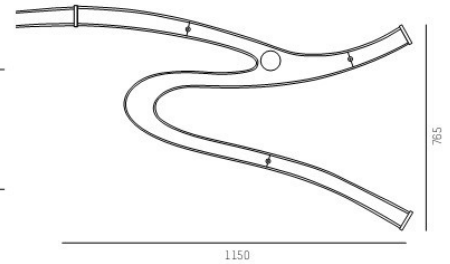

EINSPEISUNG SYSTEM / POWER CANOPY

max. 10 Leuchten pro Einspeisepunkt

max. 10 luminaires per power feed

660-401d 5 x 1,5mm²