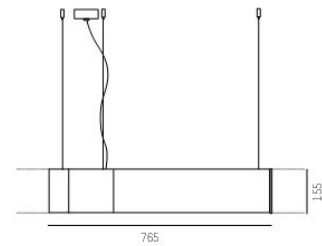

Organisch geformte modulare LED Hängeleuchte
Opal-Diffusor aus rotationsgegossenem Polyethylen
Hochwertige dunkelchrome Endkappen
Schaltbar, optional dimmbar 1-10V oder mit DALI
Inkl. 3000mm werkzeuglos höhenverstellbarer Abhängung

Organic shaped LED modular suspended luminaire
Opal diffuser made of rotomoulded polyethylene
High quality end caps in dark chrome
Switchable, optional 1-10V or Dali dimmable
Included 3m suspension cable, adjustable without tools

Sospensione LED modulare, forma organica
Diffusore opale in polietilene
Tappo finale di alta qualità in cromo scuro
Dimmerazione 1-10V o DALI opzionale
Compreso di cavo 3m, regolabile senza utensili

Suspension LED modulaire, forme organique
Diffuseur opal en polyéthylène
Embout en haute qualité
Dimmable 1-10V ou DALI optionnel
3000mm câble de suspension inclus, réglable sans outils

Dimmbare Versionen / dimmable versions

660-XXXXxad = analog dimm. 1 - 10 V

660-XXXXxdd = DALI dimm.

W3 = LED 3000K
W4 = LED 4000K

IP20

A++ - A

LASH SYSTEM PD

220-240V AC · CRI >80 · Binning SDCM 3

SYS 50W

660-20195 5100lm
660-20145 5650lm

COMPONENTS

ENDECKEL / END PIECE

660-21

SYSTEMVERBINDER / SYSTEM JUNCTION

660-22d dimmbar / dimmable

BALDACHIN SYSTEM / CANOPY SYSTEM

max. 10 Leuchten pro Einspeisepunkt
max. 10 luminaires per power feed

581-075 3 x 1,5mm²
581-085 5 x 1,5mm²