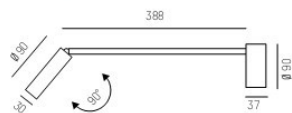

LEVI AC SHORT W

220-240VAC · CRI>80 · Binning SDCM 3

SYS 10W

611-21019X 600lm
611-21014X 600lm