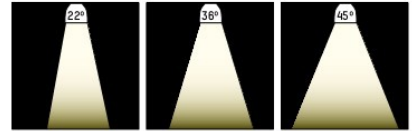

Einbaudownlight aus Aluminium
Pulverbeschichtet in weiß oder schwarz
Vakuumbedampfter Alurefektor in 3 Ausstrahlwinkeln
Strahlerelement 355° drehbar und 30° schwenkbar
Konverter separat ordern

Recessed downlight in aluminium
white or black powder-coated
Vacuum deposited reflector in 3 beam angles
Spotlight 355° swiveling and 30° tilting
please order converter separately

downlight in alluminio ad incasso
verniciato in bianco o nero opaco
Ottica in alluminio in 3 fasci di emissione
Proiettore orientabile 355° orizzontale e 30° verticale
converter da ordinare separatamente

Downlight encastré en aluminium
Finition laquée blanc ou noir
Réflecteurs aluminium, 3 faisceaux disponibles
Projecteur tournant à 355°, pivotant à 30°
convertisseur à commander séparément

LED 3500K auf Anfrage / on request

Universal-Betoneinbaugeschäuse: siehe Seite 498-499
Universal concrete housing: see page 498-499

IP20

RINE SQUARE R

Binning SDCM 3 exkl. Konverter / excl. converter

Power feed

Order converter not dimm.
Order converter Dali dimm.

685-0020002WWXX
685-0020005WWXX
685-0020008WWXX

350mA - 12W			500mA - 17W			700mA - 25W			
24-127530			24-127532			24-127534			
24-127490			24-127490			24-127490			
lm	W2	W3	lm	W2	W3	lm	W2	W3	W4
1230	1280	1370	1690	1760	1880	2240	2330	2490	
1230	1280	1370	1690	1760	1880	2240	2330	2490	
1230	1280	1370	1690	1760	1880	2240	2330	2490	

ARTIKELNUMMER ERGÄNZEN / COMPLETE CODE

WW = LICHTFARBE/LIGHT COLOUR

XX = FARBE/COLOUR

W2 LED 2700K = 43 PREMIUM CRI >90
W3 LED 3000K = 49 PREMIUM CRI >90
W4 LED 4000K = 24 CRI >90

W white = 05
S black = 06

LED CONVERTER RINE SQUARE

24-127530		schaltbar/switchable	for 350mA	L 130 x B 42 x H 30mm
24-127532		schaltbar/switchable	for 500mA	L 130 x B 42 x H 30mm
24-127534		schaltbar/switchable	for 700mA	L 130 x B 42 x H 30mm
24-127490		DALI dimm.	for 350 - 700mA	L 130 x B 42 x H 30mm