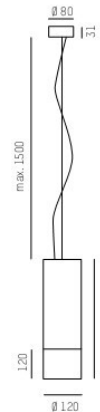

TOUCH DOWN PLUS PD

220-240V AC/DC - Binning SDCM 3

SYS 27W

692-0020109 **WWXXY**

lm W2	lm W3	lm W4
2020	2100	2250

ARTIKELNUMMER ERGÄNZEN / COMPLETE CODE

W = LICHTFARBE/LIGHT COLOUR

XX = FARBE/COLOUR

Y = DIMMBAR/DIMMABLE

W2	LED 2700K = 43	PREMIUM CRI >90
W3	LED 3000K = 49	PREMIUM CRI >90
W4	LED 4000K = 24	CRI >90

P	chrome = 11
W	white = 55
S	black = 66

	switchable = 0
	DALI dimm = d

078

TOUCH DOWN PD

Design: INHOUSE