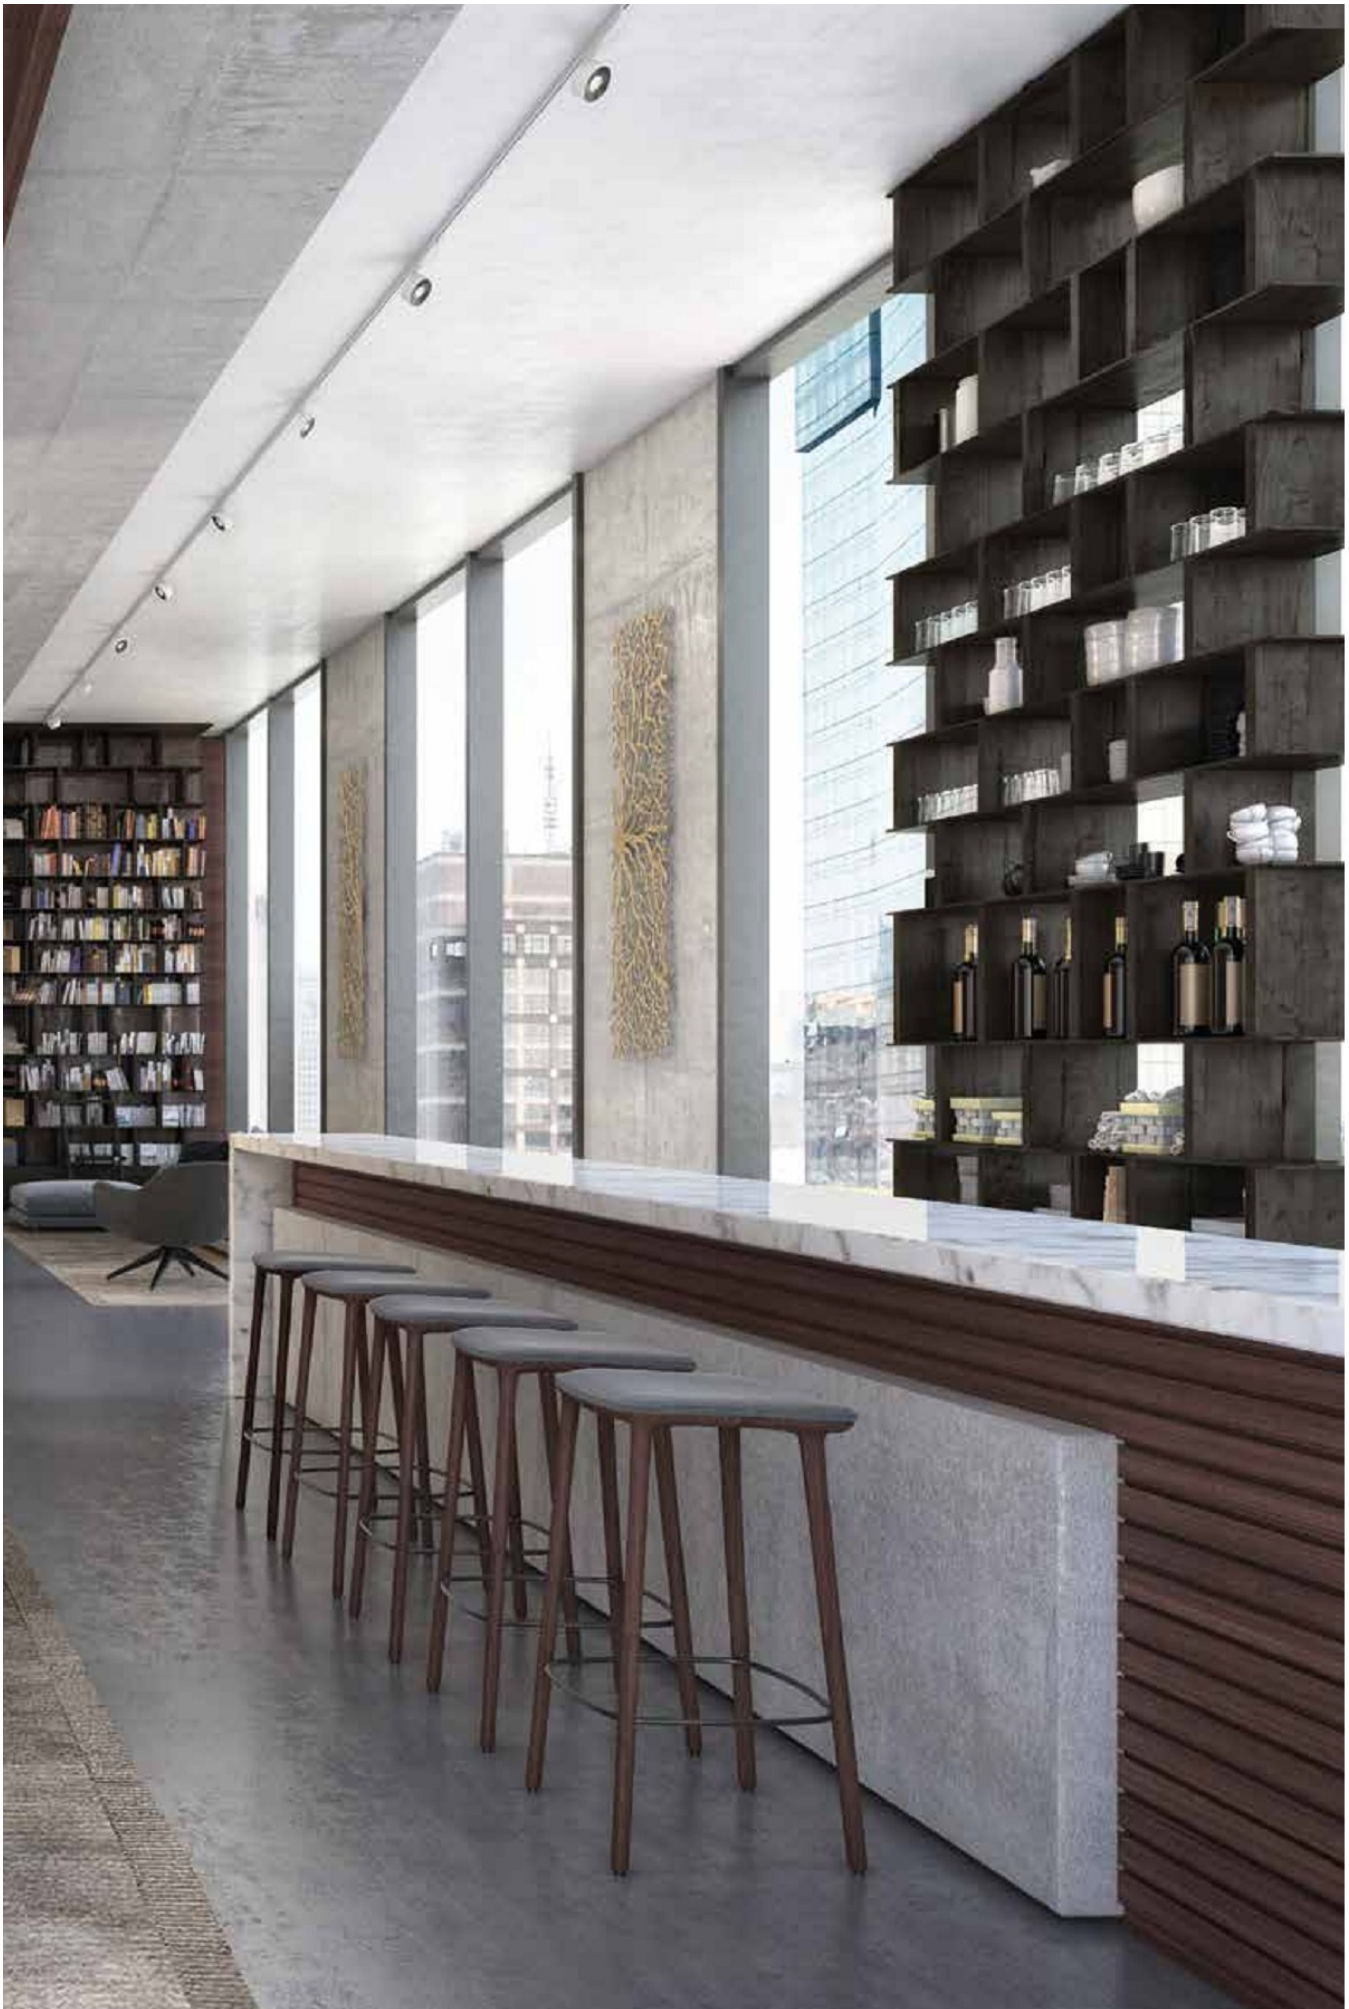

668-000105
668-000106

ARTIKELNUMMER ERGÄNZEN / COMPLETE CODE

W = LICHTFARBE/LIGHT COLOUR

LED 2700K = 3
LED 3000K = 9
LED 4000K = 4

XX = FARBE/COLOUR

white = 5
black = 6
silver matt = 4
chrome = 1

white = 5
black = 6