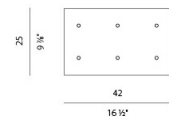

XM8901-05 - *matwhite*
Canopy for power supply with 5 outputs.

XM8901-06 - *matwhite*
Canopy for power supply with 6 outputs.

XM8901-09 - *matwhite*
Canopy for power supply with 9 outputs.

Novelty
Silvia Poma 2019