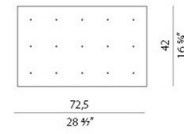

Novelty
Silvia Poma 2019

XM8901-15 - *matwhite*
Canopy for power supply with 15 outputs.