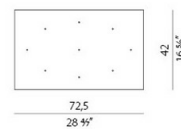

XM8901-09 - *matwhite*
Canopy for power supply with 9 outputs.