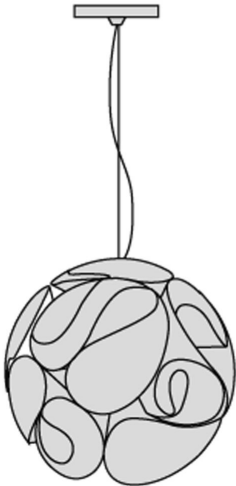

## FLORAL

220-240V AC

L01322.040.0000

Suspension lighting fixture for interiors, with direct and indirect light emission. Pickled sheet metal structure in metallized grey polyacrylic paint. Diffuser in borosilicate frosted glass tube. Lampshade with features in specular folded aluminium. 2m (78,7") long steel suspension cable. 2,2m (86,6") long power cable in transparent PVC. Power canopy with galvanized sheet metal ceiling bracket and pickled sheet metal covering with galvanic chrome plating.

## Data sheet

CODE	L01322.040.0000
SYSTEM POWER CONSUMPTION	Max 150W
EFFICACY	0lm/W
LIGHT SOURCE	LED Retrofit / Compact Fluorescent / Halogen
LIGHT SOURCE LIFETIME	
COLOUR TEMPERATURE	
LIGHT DISTRIBUTION	Diffused
POWER SUPPLY	220-240V AC
FREQUENCY	50/60Hz
ELECTRICAL CONFIGURATION	
DRIVER	
NOMINAL LUMINOUS FLUX	
LUMEN OUTPUT	
EFFICIENCY	NAN%
WEIGHT	1,4740Kg
PROTECTION DEGREE	IP20
COLOUR TOLLERANCES	
PACKING DIMENSIONS (CM)	48 x 48 x 48

Chrome

Technical drawing

40

---

15 3/4"

---