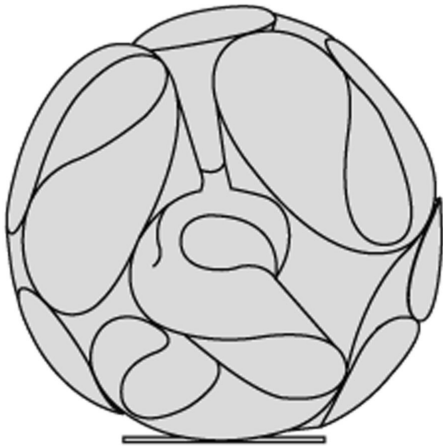

## FLORAL

220-240V AC

C01322.060.0000

Table lighting fixture for interiors, with direct and indirect light emission. Pickled sheet metal bearing base in metallized grey polyacrylic paint. Pickled sheet metal structure in polyacrylic paint. Diffuser in borosilicate frosted glass tube. Lampshade with features in specular folded aluminium. Equipped with a 2m (78,7") long power cable in transparent PVC with plug and switch.

## Data sheet

CODE	C01322.060.0000
SYSTEM POWER CONSUMPTION	Max 150W
EFFICACY	0lm/W
LIGHT SOURCE	LED Retrofit / Compact Fluorescent / Halogen
LIGHT SOURCE LIFETIME	
COLOUR TEMPERATURE	
LIGHT DISTRIBUTION	Diffused
POWER SUPPLY	220-240V AC
FREQUENCY	50/60Hz
ELECTRICAL CONFIGURATION	
DRIVER	
NOMINAL LUMINOUS FLUX	
LUMEN OUTPUT	
EFFICIENCY	NAN%
WEIGHT	3,7290Kg
PROTECTION DEGREE	IP20
COLOUR TOLLERANCES	
PACKING DIMENSIONS (CM)	0 x 0 x 0

Chrome

Technical drawing

60

23 5/8"

---