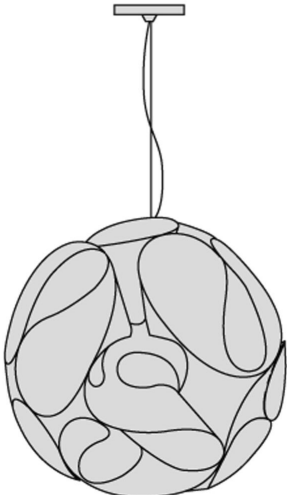

PANZERI

FLORAL

220-240V AC

L01322.060.0000

Suspension lighting fixture for interiors, with direct and indirect light emission. Pickled sheet metal structure in metallized grey polyacrylic paint. Diffuser in borosilicate frosted glass tube. Lampshade with features in specular folded aluminium. 2m (78,7") long steel suspension cable. 2,2m (86,6") long power cable in transparent PVC. Power canopy with galvanized sheet metal ceiling bracket and pickled sheet metal covering with galvanic chrome plating.

Data sheet

CODE	L01322.060.0000
SYSTEM POWER CONSUMPTION	Max 150W
EFFICACY	0lm/W
LIGHT SOURCE	LED Retrofit / Compact Fluorescent / Halogen
LIGHT SOURCE LIFETIME	
COLOUR TEMPERATURE	
LIGHT DISTRIBUTION	Diffused
POWER SUPPLY	220-240V AC
FREQUENCY	50/60Hz
ELECTRICAL CONFIGURATION	
DRIVER	
NOMINAL LUMINOUS FLUX	
LUMEN OUTPUT	
EFFICIENCY	NAN%
WEIGHT	3,0970Kg
PROTECTION DEGREE	IP20
COLOUR TOLLERANCES	
PACKING DIMENSIONS (CM)	69 x 71 x 69

Chrome

Technical drawing

60

23 5/8"