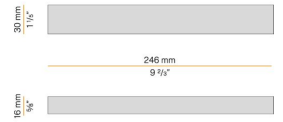

XM30/24E

LED driver, 30W 24V DC.