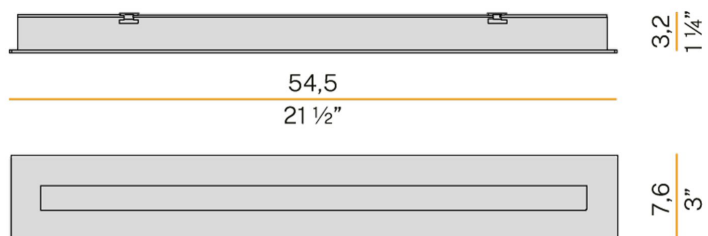

Technical drawing

Accessories / source - power supply

XM100/24DIM

XM120/24E

LED driver, 120W 24V DC.