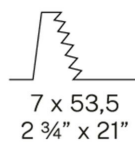

Technical drawing