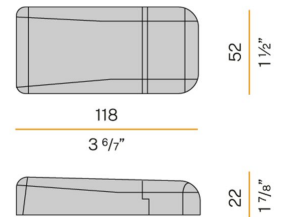

XM35/24DIM

XM6-20 UNI

LED driver, 4÷20W 250÷700mA.