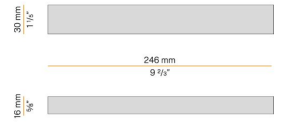

XM30/24E

LED driver, 30W 24V DC.