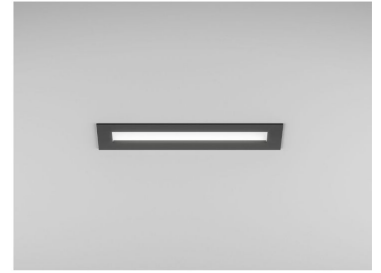

PANZERI

MARK

24V DC

X01701.030.0410

Lighting fixture for ceiling or wall built-in installation for interiors, with direct light emission. Built-in structure in plasterboard, in aluminium in white polyacrylic paint. Reflector in aluminium in white polyacrylic paint. Pickled sheet metal closing frame in white, black, bronze, matt brass or titanium polyacrylic paint. Stainless steel spring clips for plasterboard fixing. Built-in hole dimension: 285x70mm (11,2x2,8")

Data sheet

CODE	X01701.030.0410
SYSTEM POWER CONSUMPTION	8,5W
EFFICACY	45.25lm/W
LIGHT SOURCE	LED
LIGHT SOURCE LIFETIME	L80 (B20) 80.000h
COLOUR TEMPERATURE	3000K Ra>90
LIGHT DISTRIBUTION	Diffused
POWER SUPPLY	24V DC
FREQUENCY	
ELECTRICAL CONFIGURATION	
DRIVER	Remote Not Included
NOMINAL LUMINOUS FLUX	1076lm
LUMEN OUTPUT	362lm
EFFICIENCY	33.643%
WEIGHT	0,5900Kg
PROTECTION DEGREE	IP20
COLOUR TOLLERANCES	SDCM 3
PACKING DIMENSIONS (CM)	0 x 0 x 0