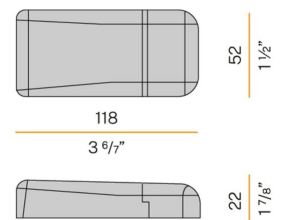

XM35/24DIM

XM6-20 UNI

LED driver, 4÷20W 250÷700mA.