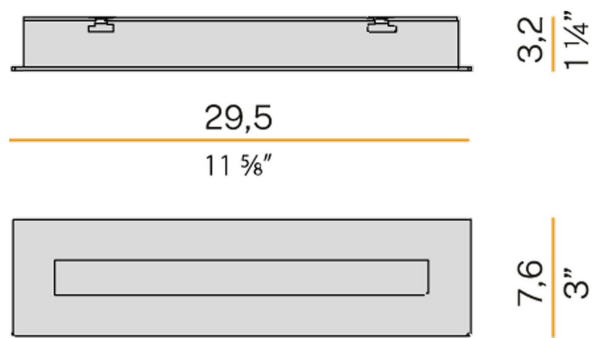

Technical drawing

Accessories / source - power supply

XM100/24DIM

XM120/24E

LED driver, 120W 24V DC.