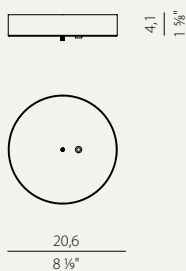

ROSONI PER ZERO SHAPES / ZERO SHAPES CANOPIES

XM033__511.0002

Rosone per collegamento elettrico di 1 apparecchio ORIZZONTALE con driver DALI / PUSH DIM
Canopy for 1 HORIZONTAL fixture power supply with driver DALI / PUSH DIM