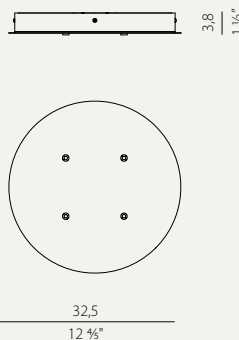

XM033__524.0002

Rosone per collegamento elettrico di 4 apparecchi ORIZZONTALI con driver DALI / PUSH DIM
Canopy for 4 HORIZONTAL fixtures power supply with driver DALI / PUSH DIM