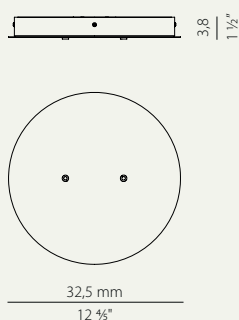

XM033__522.0002

Rosone per collegamento elettrico di 2 apparecchi ORIZZONTALI con driver DALI / PUSH DIM
Canopy for 2 HORIZONTAL fixtures power supply with driver DALI / PUSH DIM